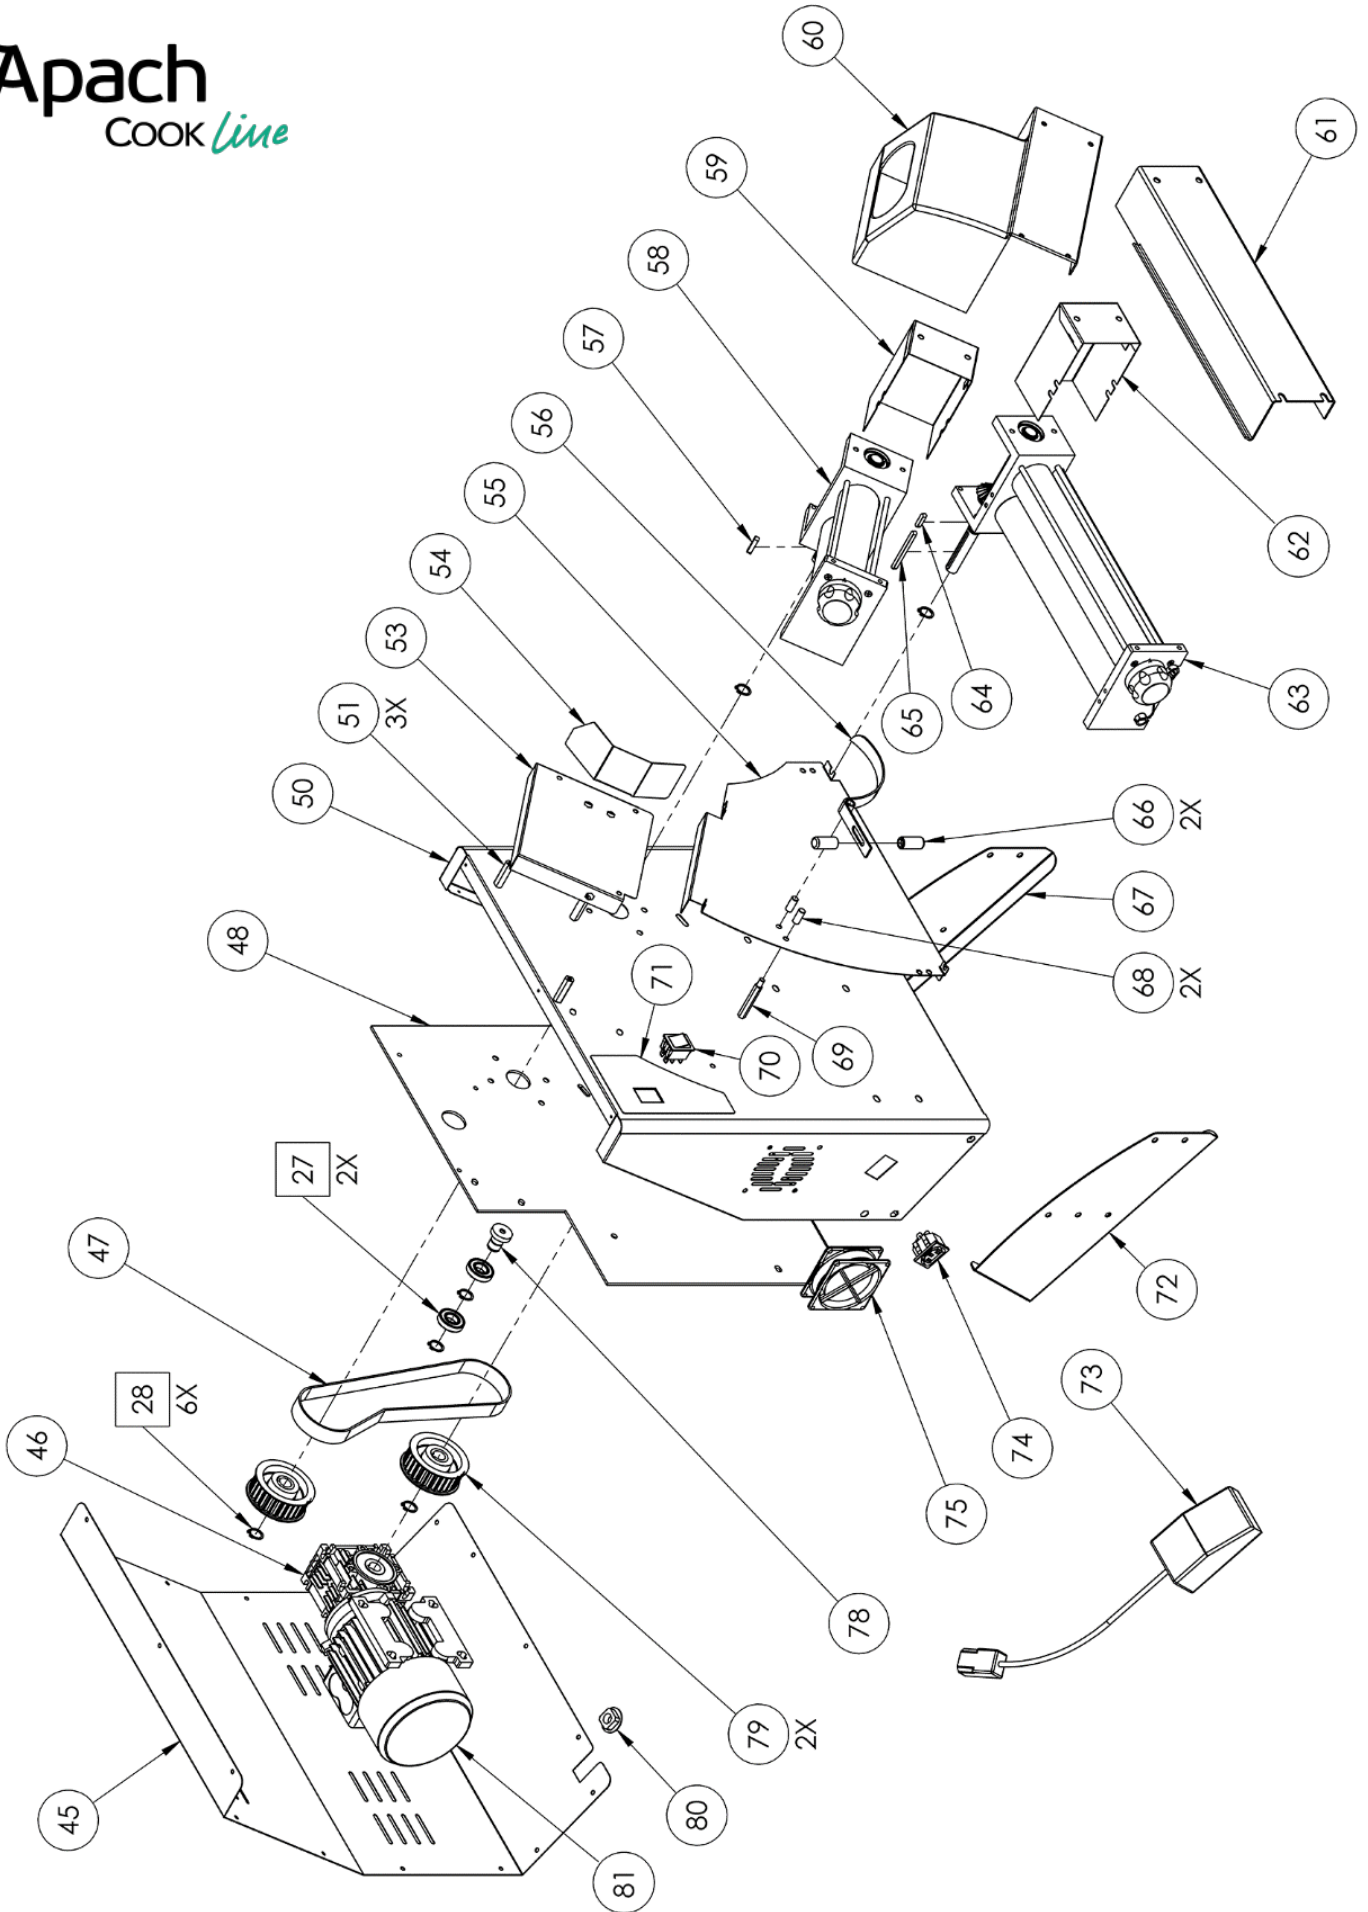

EXPLODED VIEW

Apach
COOK *Line*