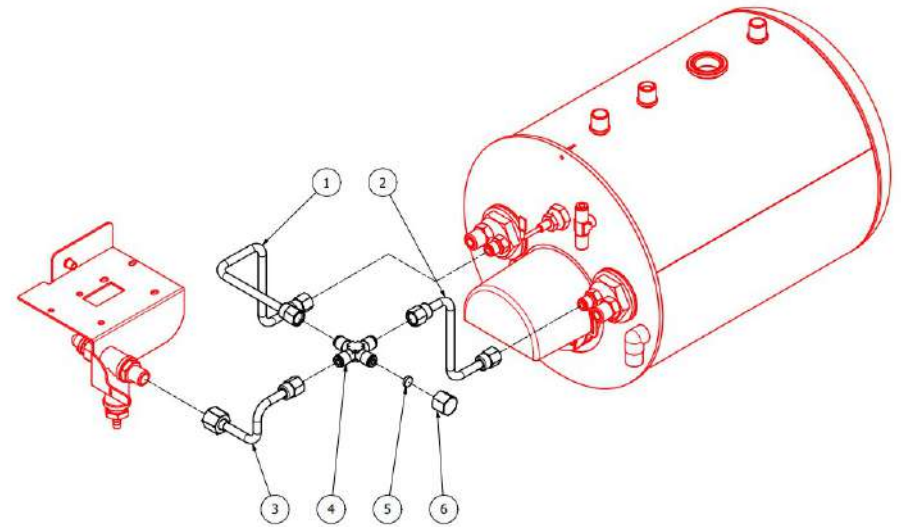

TABLE 6A
OTTO PM

POS	CODE	DESCRIPTION
1	5162534LL	EXCHANGER PIPE 2°GR FITTING 1/8
2	5162533LL	EXCHANGER PIPE 1°GR FITTING 1/8
3	5162532LL	SURPRESSION VALVE PIPE FITTING 1/8
4	7304001AL	FITTING 1/8
5	5492019	GASKET D8 X 2 ASBESTOS FREE
6	5221835	CAP NUT 1/8

TABLE 6A
OTTO PM