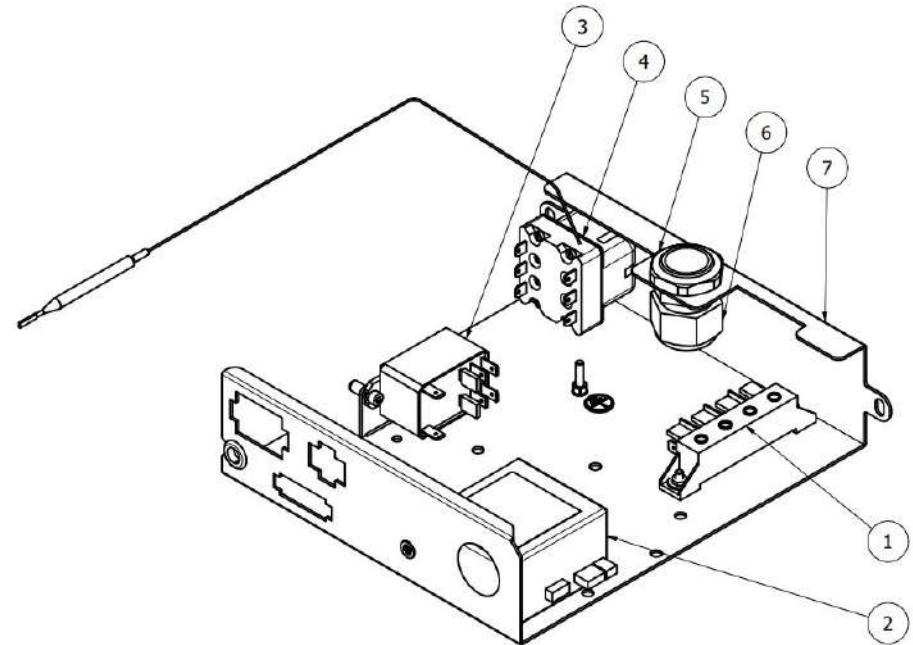

TABLE 11A
OTTO PM

POS	CODE	DESCRIPTION
1	7612514	VICE FV173 4 CONTACTS
2	7661007R	LEVEL REGULATOR 220/240V 50/60HZ
2	7661006R	LEVEL REGULATOR 100/120V 50/60HZ
3	7635423	RELAY 30A 110V
3	7635422	RELAY 30A 220/240V
4	7434001	THERMOSTAT MANUAL
5	7614004	NUT PG21 ES.30 H6 POLYAMIDE
6	7614002	CABLE-PRESS PG21 POLYAMIDE
7	5052405LL	ELECTRIC BOX W/COMPASSES

TABLE 11A
OTTO PM