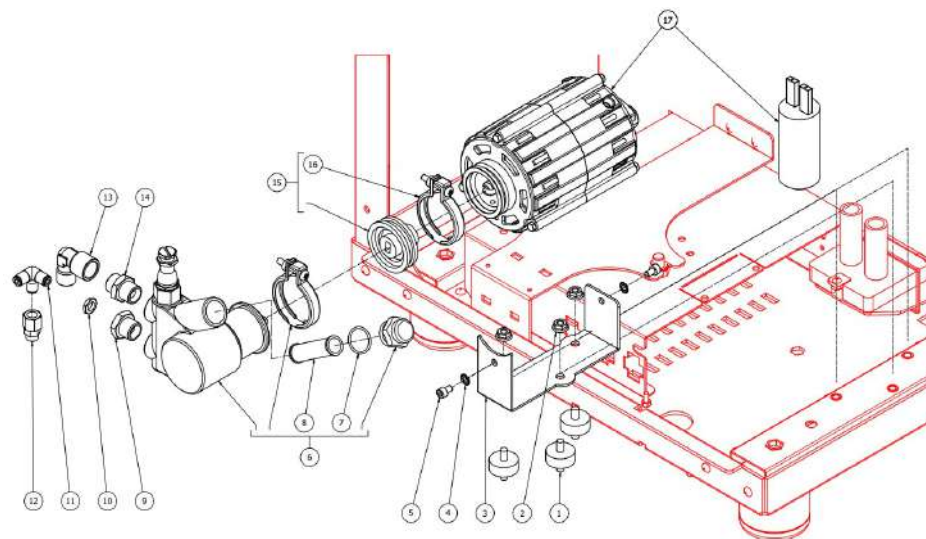

TABLE 4
OTTO DE/PM

POS	CODE	DESCRIPTION
1	7470601	VIBRATION-DAMPING D25X10
2	7812701	NUT M6 DIN6923 INOX A2
3	5058502LW	MOTOR SUPPORT
4	7814002	NOTCHED WASHER D4
5	7816027	SCREW TCEI M5X8 UNI5931 A2
6	7730506	ROTARY PUMP 100L/H PA104X
7	7496033	OR GASKET 2075 VITON
8	7374005	PROCON PUMP FILTER
9	5302057AL	FITTING 1/8
10	5221844	NUT 1/8
11	7304505TR	FITTING 3 WAYS 1/8
12	7304538TR	FITTING
13	7303044TR	FITTING 3/8
14	5302012.01AL	STRAIGHT FITTING 3/8
15	7730508	KIT PUMP 48YZ
16	7611508	PUMP CLAMP
17	7742404.03	ELECTRIC MOTOR 220/240V 6MF 50/60HZ
17	7741005.03	ELECTRIC MOTOR 110V 25MF 50/60HZ

TABLE 4
OTTO DE/PM