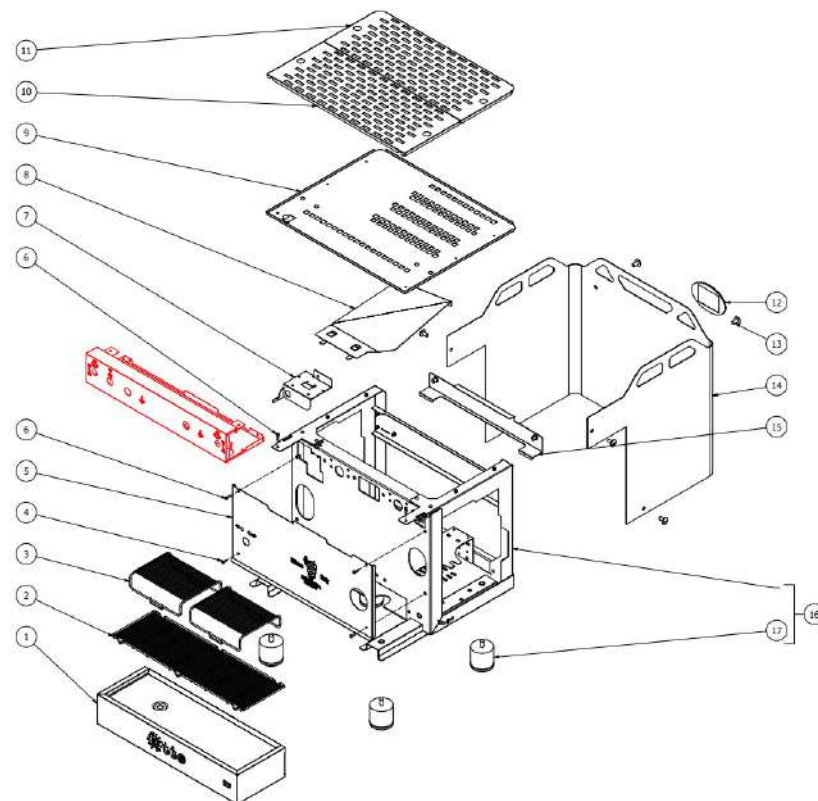

**BEZZERA**

Dal 1901

**OTTO**

**COD. 9942074**

**REV. 00 ed**

**BEZZERA****OTTO**TABLE 1A  
OTTO DE/PM

POS	CODE	DESCRIPTION
1	5968136	ASSY TRAY
2	5261020	WIRED DISCHARGE GRID
3	5261004	WIRED CUPS GRID
4	7819901	SCREW TTEI M4X12 ISO 7380 A2 INOX
5	5094921SG	FRONTAL GROUP
6	7816002	SCREW TCEI M4X12 UNI 5931 A2
7	5058503LL	VOLUMETRIC COUNTER SUPPORT W/COMPASSES
8	5056358LW	CUPS-HEATER SLIDE
9	5076325LW	CUPS HEATER
10	5074683LW	CUPS-HEATER GRID
11	5074684LW	BACK CUPS-HEATER
12	5521512	BEZZERA LABEL
12	5521525	GOLDEN LABEL SNAKE MILANO ITALY
13	7809906	SCREWS POELIER M8X16 A2 AISI304
14	5011721LW-YE	WHITE BODY
14	5011721LW-VN	BLACK BODY
14	5011721LW-VX	RED BODY
14	5091732LW	STAINLESS STEEL BODY
15	5098407LL	BODY SUPPORT W/COMPASSES
16	5964749	ASSY FRAME
17	7474215	FEET

**BEZZERA****OTTO**TABLE 1A  
OTTO DE/PM

**BEZZERA****OTTO**

TABLE 1B

OTTO DE - With automatic steam

POS	CODE	DESCRIPTION
1	5968136	ASSY TRAY
2	5261020	WIRED DISCHARGE GRID
3	5261004	WIRED CUPS GRID
4	7819901	SCREW TTEI M4X12 ISO 7380 A2 INOX
5	5094921SG	FRONTAL GROUP
6	7816002	SCREW TCEI M4X12 UNI 5931 A2
7	5058503LL	VOLUMETRIC COUNTER SUPPORTW/COMPASSES
8	5056358LW	CUPS-HEATER SLIDE
9	5076325LW	CUPS-HEATER
10	5074683LW	CUPS-HEATER GRID
11	5074684LW	BACK CUPS-HEATER
12	5521512	BEZZERA LABEL
12	5521525	GOLDEN LABEL SNAKE MILANO ITALY
13	7809906	SCREWS POELIER M8X16 A2 AISI304
14	5011721LW-YE	WHITE BODY
14	5011721LW-VN	BLACK BODY
14	5011721LW-VX	RED BODY
14	5091732LW	STAINLESS STEEL BODY
15	5098407LL	BODY SUPPORT W/COMPASSES
16	5964750	ASSY FRAME
17	7474215	FEET

**BEZZERA****OTTO**

TABLE 1B

OTTO DE - With automatic steam

POS	CODE	DESCRIPTION
1	5058479LL	STEAM TAP SUPPORT W/COMPASSES
2	7816002	SCREW TCEI M4X12 UNI 5931 A2
3	5094920SG	FRONTAL WORK PM
4	7809906	SCREWS POELIER M8X16 A2 AISI304
5	7819901	SCREW TTEI M4X12 ISO 7380 A2 INOX
6	7633355	SWITCH 110V
6	7633354	SWITCH 230V