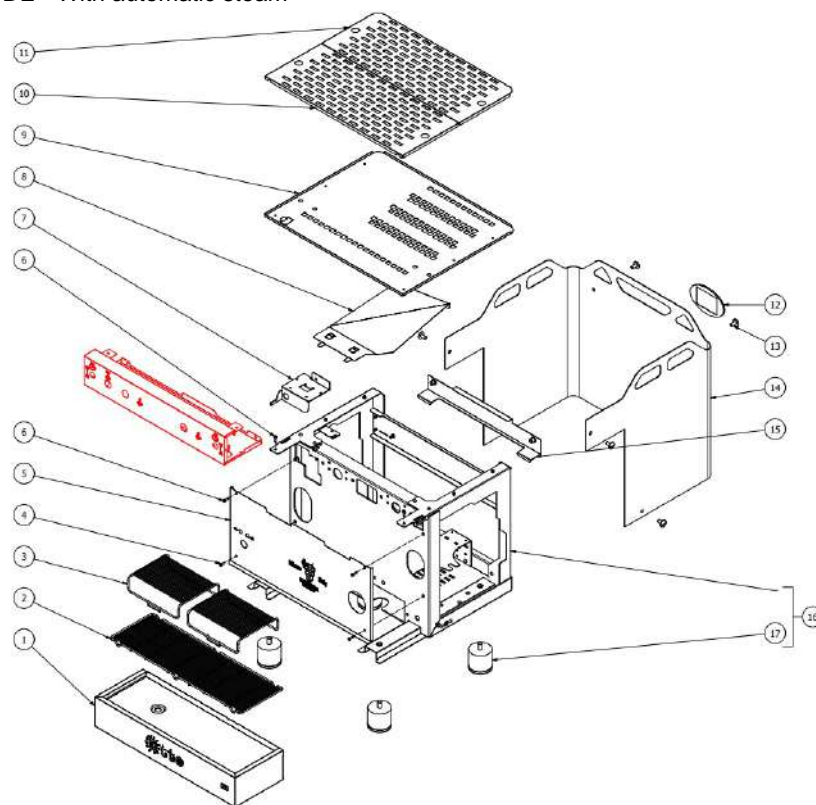

**BEZZERA****OTTO**TABLE 1A  
OTTO DE/PM

**BEZZERA****OTTO**

TABLE 1B

OTTO DE - With automatic steam

POS	CODE	DESCRIPTION
1	5968136	ASSY TRAY
2	5261020	WIRED DISCHARGE GRID
3	5261004	WIRED CUPS GRID
4	7819901	SCREW TTEI M4X12 ISO 7380 A2 INOX
5	5094921SG	FRONTAL GROUP
6	7816002	SCREW TCEI M4X12 UNI 5931 A2
7	5058503LL	VOLUMETRIC COUNTER SUPPORTW/COMPASSES
8	5056358LW	CUPS-HEATER SLIDE
9	5076325LW	CUPS-HEATER
10	5074683LW	CUPS-HEATER GRID
11	5074684LW	BACK CUPS-HEATER
12	5521512	BEZZERA LABEL
12	5521525	GOLDEN LABEL SNAKE MILANO ITALY
13	7809906	SCREWS POELIER M8X16 A2 AISI304
14	5011721LW-YE	WHITE BODY
14	5011721LW-VN	BLACK BODY
14	5011721LW-VX	RED BODY
14	5091732LW	STAINLESS STEEL BODY
15	5098407LL	BODY SUPPORT W/COMPASSES
16	5964750	ASSY FRAME
17	7474215	FEET

**BEZZERA****OTTO**

TABLE 1B

OTTO DE - With automatic steam

POS	CODE	DESCRIPTION
1	5058479LL	STEAM TAP SUPPORT W/COMPASSES
2	7816002	SCREW TCEI M4X12 UNI 5931 A2
3	5094920SG	FRONTAL WORK PM
4	7809906	SCREWS POELIER M8X16 A2 AISI304
5	7819901	SCREW TTEI M4X12 ISO 7380 A2 INOX
6	7633355	SWITCH 110V
6	7633354	SWITCH 230V