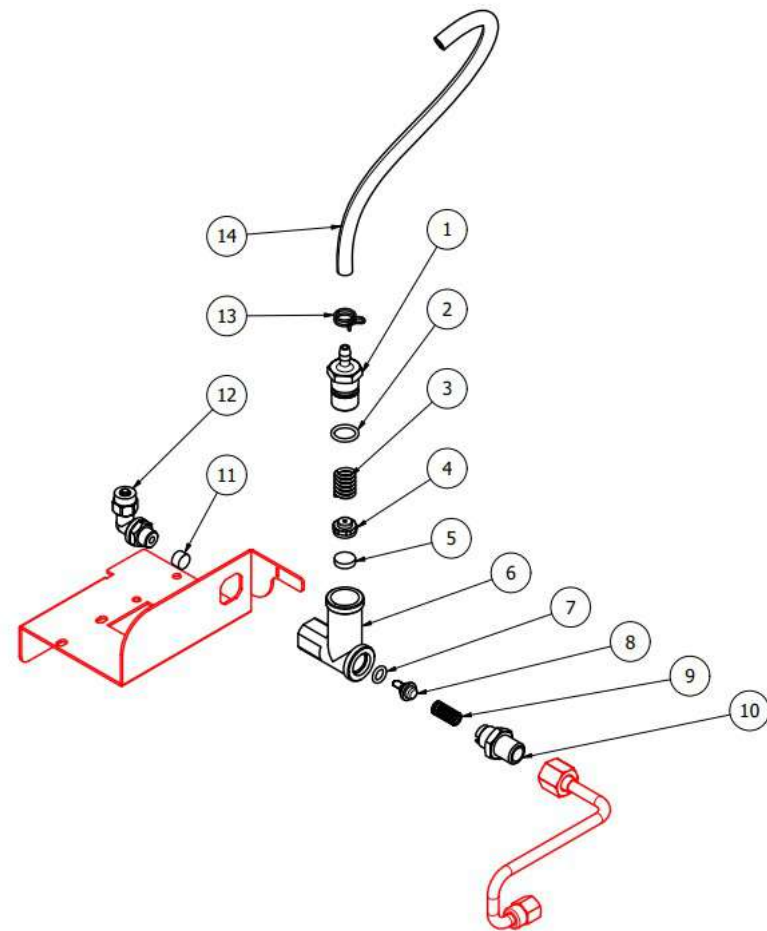

TABLE 7B

OTTO DE - With automatic steam

TABLE 8  
OTTO DE/PM

POS	CODE	DESCRIPTION
1	5302077AL	FITTING PORT.M14X1 OTXTUBO6X4 OT57USA
2	7496052	OR GASKET 114 VITON
3	5471539	CALIBRATED SPRING D.1,6
4	5224620AL	GASKET-HOLDER ES.12X6.8 OT57USA
5	5493042	GASKET D.11X3
6	5283053TP	SURPRESSION VALVE BODY
7	7496018	OR GASKET 105
8	5224615AL	GASKET-HOLDER SURP.VALVE OT57USA
9	5471505	CALIBRATED SPRING D0.45 H22 AISI302
10	5302017AL	FITTING M12 ES16 H26.5 OT57USA
11	5471019	FILTER D8,5X5 AISI304
12	7304536TR	UNION ELBOW D6 1/8"G RUVECO
13	7611516	CLAMP 10086
14	5194554	SURPRESSION VALVE DRAIN HOSE

TABLE 8  
OTTO DE/PM

TABLE 9  
OTTO DE/PM

POS	CODE	DESCRIPTION
1	7432524.01	PRESSURE GAUGE D60
2	7451504	BALL VALVE MINIBALL 1/4
3	5221869	WASHER D14 X 20 X 1.5 COPPER
4	5302078AL	FITTING 3/8
5	5492011	GASKET D15X3 ASBESTOS FREE
6	5221819	CAP NUT 3/8
7	5225294	FITTING M/F 3/4X3/8
8	5013005LW	DRAIN BOWL COVERING
9	5963038.01	ASSY DISCHARGE TANK
10	7633355SG	SWITCH 110V ON/OFF
10	7633354SG	SWITCH 230V ON/OFF
11	7633628	WHITE LAMP
12	5194671	SILICON TUBE 18X24L85

TABLE 9  
OTTO DE/PM

TABLE 10  
OTTO DE/PM

POS	CODE	DESCRIPTION
1	7371522	BLACK KNOB 137/70-M8
2	5222823CM	FERRULE 3/8
3	5225610	ARTICULATED JOINT M8
4	5964121	ASSY KNOB TAP FOR STEAM PIPE
5	5221892	NUT 3/8 STEAM TAP
6	5260207DL	TREE D12X60,5 AISI303
7	5471513	SPRING D8 H17 AISI302
8	5261801	WASHER D11
9	5494004	GASKET D12 X 6 PTFE GRAPHITIZED
10	5283058AL	TAP BODY 3/8
11	5496042	GASKET D11X4X4 EPT 70
12	5224603AL	GASKET HOLDER D12X12 OT57USA
13	5225309.01AL	FITTING M13X3/8
14	5964120	ASSY STEAM TAP + PIPE WITHOUT KNOB
15	5471532.01	SPRING FOR ARTICULATION
16	5190501	CUP FOR FITTING PTFE/GLASS
17	5494021	NUT GASKET PTFE H=1,5
18	5494020	GLOBE GASKET 14.3 PTFE
19	5221872.01	LOOSEN NUT 3/8
20	7371004	STEAM PIPE PROTECTION
21	7496096	GASKET OR. RED SILICONE
22	7496095	OR GASKET 6X1.2 EPDM70
23	5266610	4-HOLES STEAM TERMINAL AISI303
24	7479994.01	STEAM TUBE 4 HOLES