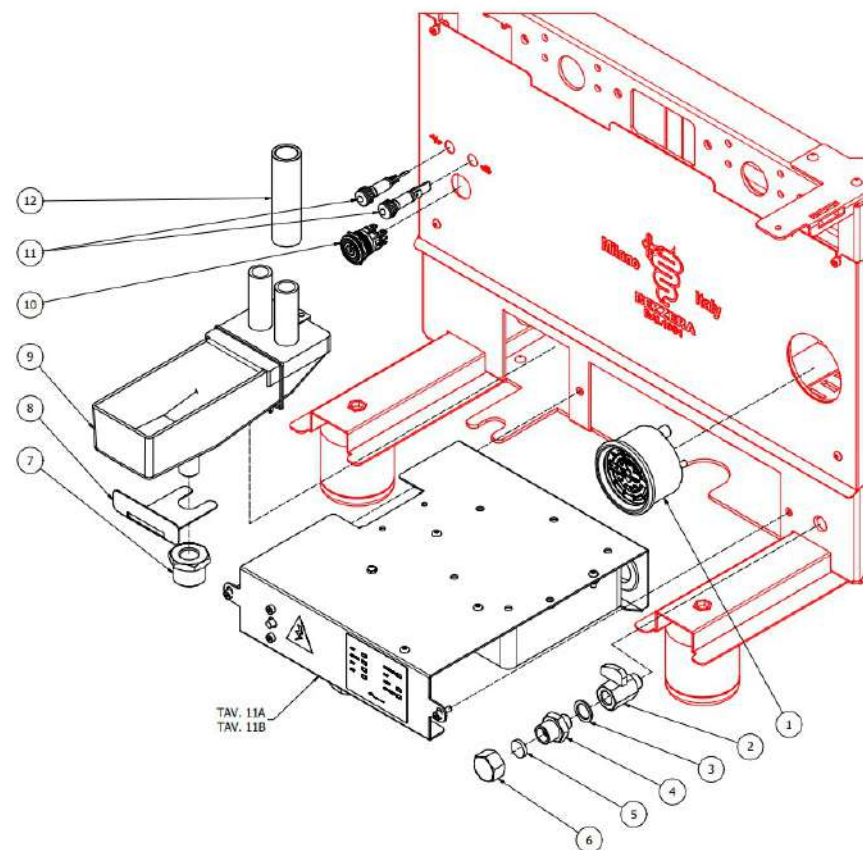

TABLE 7B

OTTO DE - With automatic steam

TABLE 8  
OTTO DE/PM

POS	CODE	DESCRIPTION
1	5302077AL	FITTING PORT.M14X1 OTXTUBO6X4 OT57USA
2	7496052	OR GASKET 114 VITON
3	5471539	CALIBRATED SPRING D.1,6
4	5224620AL	GASKET-HOLDER ES.12X6.8 OT57USA
5	5493042	GASKET D.11X3
6	5283053TP	SURPRESSION VALVE BODY
7	7496018	OR GASKET 105
8	5224615AL	GASKET-HOLDER SURP.VALVE OT57USA
9	5471505	CALIBRATED SPRING D0.45 H22 AISI302
10	5302017AL	FITTING M12 ES16 H26.5 OT57USA
11	5471019	FILTER D8,5X5 AISI304
12	7304536TR	UNION ELBOW D6 1/8"G RUVECO
13	7611516	CLAMP 10086
14	5194554	SURPRESSION VALVE DRAIN HOSE

TABLE 8  
OTTO DE/PM

TABLE 9  
OTTO DE/PM

POS	CODE	DESCRIPTION
1	7432524.01	PRESSURE GAUGE D60
2	7451504	BALL VALVE MINIBALL 1/4
3	5221869	WASHER D14 X 20 X 1.5 COPPER
4	5302078AL	FITTING 3/8
5	5492011	GASKET D15X3 ASBESTOS FREE
6	5221819	CAP NUT 3/8
7	5225294	FITTING M/F 3/4X3/8
8	5013005LW	DRAIN BOWL COVERING
9	5963038.01	ASSY DISCHARGE TANK
10	7633355SG	SWITCH 110V ON/OFF
10	7633354SG	SWITCH 230V ON/OFF
11	7633628	WHITE LAMP
12	5194671	SILICON TUBE 18X24L85

TABLE 9  
OTTO DE/PM

TABLE 10  
OTTO DE/PM

POS	CODE	DESCRIPTION
1	7371522	BLACK KNOB 137/70-M8
2	5222823CM	FERRULE 3/8
3	5225610	ARTICULATED JOINT M8
4	5964121	ASSY KNOB TAP FOR STEAM PIPE
5	5221892	NUT 3/8 STEAM TAP
6	5260207DL	TREE D12X60,5 AISI303
7	5471513	SPRING D8 H17 AISI302
8	5261801	WASHER D11
9	5494004	GASKET D12 X 6 PTFE GRAPHITIZED
10	5283058AL	TAP BODY 3/8
11	5496042	GASKET D11X4X4 EPT 70
12	5224603AL	GASKET HOLDER D12X12 OT57USA
13	5225309.01AL	FITTING M13X3/8
14	5964120	ASSY STEAM TAP + PIPE WITHOUT KNOB
15	5471532.01	SPRING FOR ARTICULATION
16	5190501	CUP FOR FITTING PTFE/GLASS
17	5494021	NUT GASKET PTFE H=1,5
18	5494020	GLOBE GASKET 14.3 PTFE
19	5221872.01	LOOSEN NUT 3/8
20	7371004	STEAM PIPE PROTECTION
21	7496096	GASKET OR. RED SILICONE
22	7496095	OR GASKET 6X1.2 EPDM70
23	5266610	4-HOLES STEAM TERMINAL AISI303
24	7479994.01	STEAM TUBE 4 HOLES