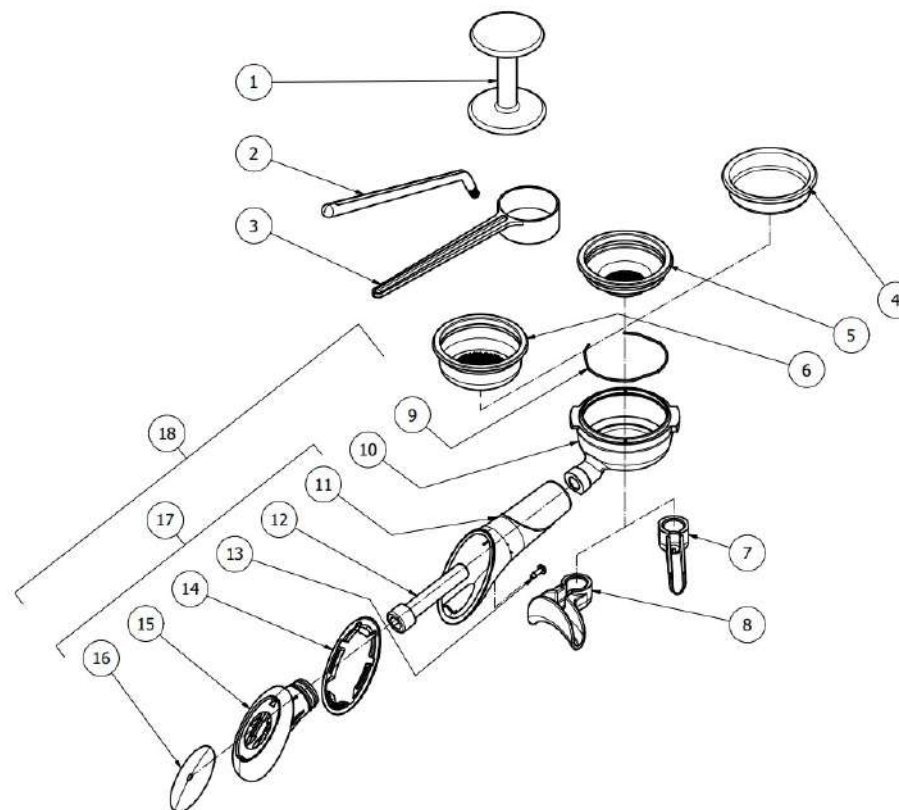

TABLE 12
OTTO DE/PM

POS	CODE	DESCRIPTION
1	5373001	COFFEE-PRESS ABS
2	7990603	CLEANING BRUSH FOR COFFEE MACHINE
3	5372101	BLACK MEASURE
4	5471038	BLIND FILTER AISI304
5	5471031.01	FILTER 1 CUP 10 GRAMS
6	5471035	FILTER 2 CUPS 20 GRAMS
7	7305006TW	SPOUT 1 WAY S/PB+PWP
8	7305007TW	SPOUT 2 WAYS WITHOUT PB+PWP
9	5471527	FILTER-HOLDER SPRING D1.2 AISI 302
10	5286016TW	FILTER-HOLDER TILTED HANDLE BZ GROUP
11	5371203	HANDLE
12	7816026	SCREW TCEI M12X60
13	7809810	SCREW PLAS FIX 45 TC POZI D.3,5X10
14	7493021	GASKET FOR LOGO HANDLE
15	5371204.01	CHROMED PLUG
16	5371205	PLATE WITH LOGO
17	5978508.02	ASSY HANDLE WITH LOGO
18	5965587.02R	ASSY FILTER-HOLDER 2TZ BZ HANDLESPOUT W/LOGO
18	5965586.02R	ASSY FILTER-HOLDER 1TZ BZ SPOUT 50°W/LOGO

TABLE 12
OTTO DE/PM