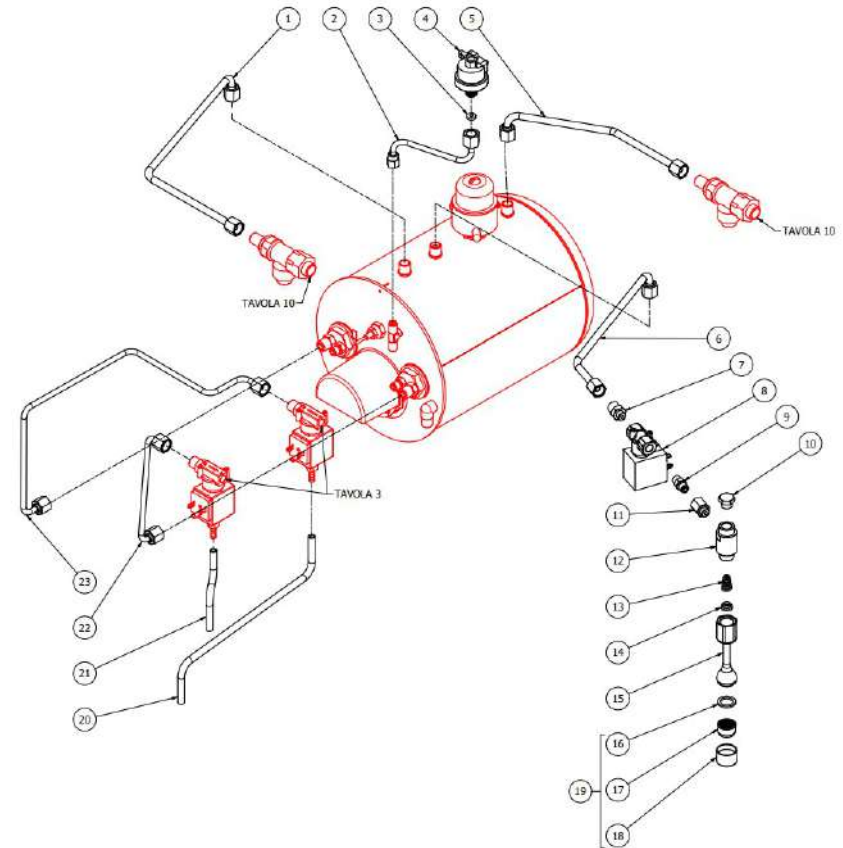

TABLE 7A
OTTO DE/PM

POS	CODE	DESCRIPTION
1	5163399LL	LEFT STEAM COPPER PIPE
2	5162317.01LL	PRESSOSTAT PIPE
3	5492028	GASKET D10.5X4X3
4	7433025	PRESSOSTAT XP100 1/4
5	5163400LL	RIGHT STEAM COPPER PIPE
6	5163401LL	WATER COPPER PIPE
7	5302014AL	FITTING M13X1/8
8	7702320.01	EV.2 WAY 220/230V BIG COIL
8	7702414.01	EV.2 WAYS OLAB 240V BIG COIL
8	7701121.01	SOLENOID VALVE 2WAY OLAB 110V BIG COIL
9	7304502TR	STRAIGHT FITTING 1/8
10	5226405AL	PLUG 1/4
11	5225310AL	FITTING MF 1/8
12	5222228AL	SPARKLING WATER ARCADIA SHORT
13	5471532.01	SPRING FOR ARTICULATION
14	5190501	CUP FOR FITTING PTFE/GLASS
15	5966570	WATER PIPE 14,3 H85 WITHOUT AIR FILTER
16	5493003	GASKET D20.5X15 H1.5 NBR 70SH
17	5471037	ACETALIC AIR FILTER
18	7305020TW	WATER TERMINAL
19	5226601TW	WATER HOSE TERMINAL
20	5194540	SILICON PIPE D8X5X1.5 L=300
21	5194699	SILICON PIPE 8X5X120
22	5162519LL	EXCHANGER/SOLENOID VALVE PIPE 1°GR
23	5162520LL	EXCHANGER/SOLENOID VALVE PIPE 2°GR

TABLE 7A
OTTO DE/PM