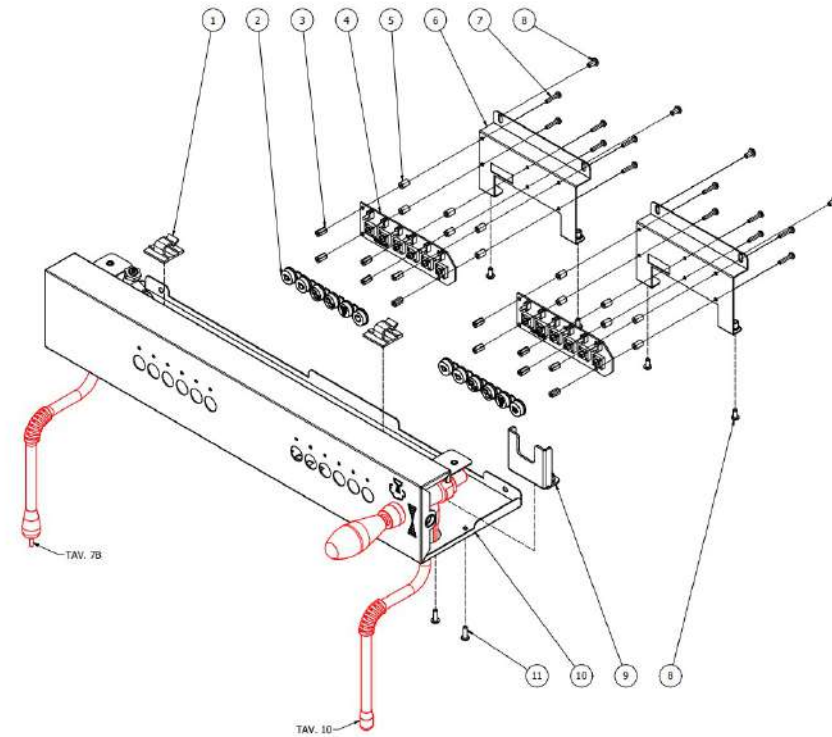

TABLE 2C

OTTO DE - With automatic steam

TABLE 3  
OTTO DE/PM

POS	CODE	DESCRIPTION
1	7809903	SCREWS POLIERS M5X16 A4 AISI316
2	5470501	SHOWER D57 AISI 304
3	5285501AL	SHOWER-HOLDER D57 H7.5 OT60LF
4	7493008	CONICAL GASKET H9.3 NBR 90SH PEROS
5	5280502TW-AL	COUPLING RING DENICROMAL
6	7496004.01	GASKET OR 139 VITON FDA
7	5283520.02AL	CARTRIDGE FLANGE D60X14,5 OT60LF
8	5018460.01CT	SUPPORT COUPLING RING
9	7814002	NOTCHED WASHER D4
10	7816021	SCREW TCEI M5X25 UNI 5931 A2
11	5301504AL	ELBOW FITTING M12X1/8
12	7634808	THERMAL SAFETY DEVICE 250V 95°C
13	5162495LL	SOLENOID VALVE PIPE
14	5302004AL	FITTING M12X1/8
15	5302014AL	FITTING M13X1/8
16	5223003	JET M6 X 6 HOLE D0.8 OT
17	7702419R	SOLENOID VALVE ODE 3 WAYS 110/120V
17	7702418R	SOLENOID VALVE 3 WAYS ODE 230/240V 50/60HZ
18	5370313	GROUP E.VALVE DRAIN RUBBER HOLDER
19	7611516	CLAMP 10086
20	7816014	SCREW M8X20 UNI5931 A2
21	5963222	ASSY HEATING ELEMENT CARTRIDGE 110/120V
21	5963221.01	ASSY CARTRIDGE HEATING ELEMENT 220/240V 100W