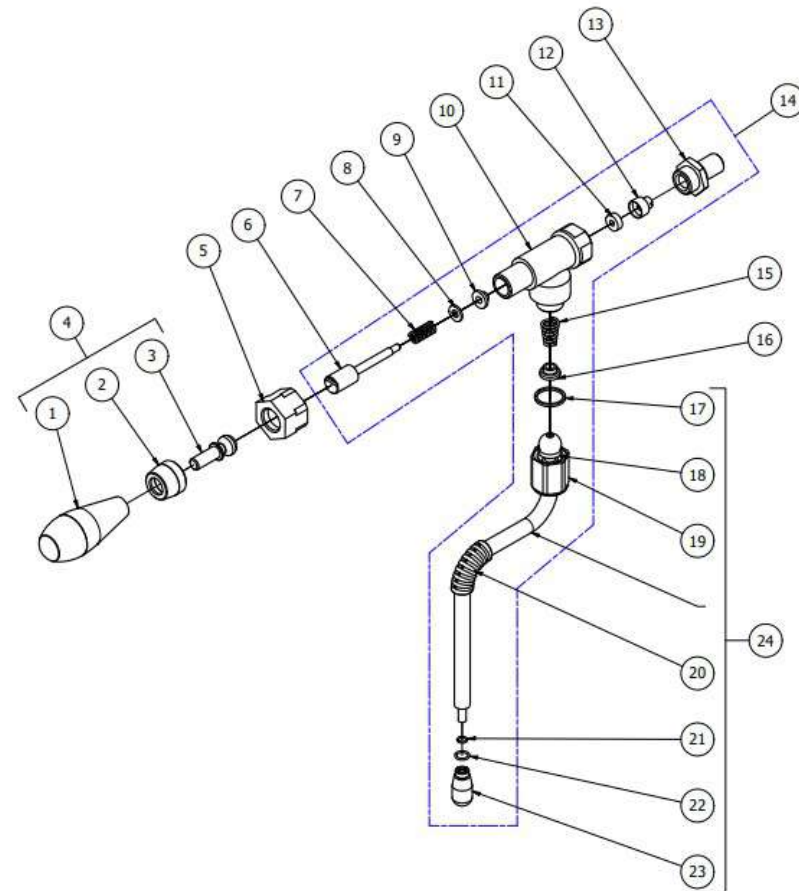

TABLE 8  
OTTO DE/PM

TABLE 9  
OTTO DE/PM

POS	CODE	DESCRIPTION
1	7432524.01	PRESSURE GAUGE D60
2	7451504	BALL VALVE MINIBALL 1/4
3	5221869	WASHER D14 X 20 X 1.5 COPPER
4	5302078AL	FITTING 3/8
5	5492011	GASKET D15X3 ASBESTOS FREE
6	5221819	CAP NUT 3/8
7	5225294	FITTING M/F 3/4X3/8
8	5013005LW	DRAIN BOWL COVERING
9	5963038.01	ASSY DISCHARGE TANK
10	7633355SG	SWITCH 110V ON/OFF
10	7633354SG	SWITCH 230V ON/OFF
11	7633628	WHITE LAMP
12	5194671	SILICON TUBE 18X24L85

TABLE 9  
OTTO DE/PM

TABLE 10  
OTTO DE/PM

POS	CODE	DESCRIPTION
1	7371522	BLACK KNOB 137/70-M8
2	5222823CM	FERRULE 3/8
3	5225610	ARTICULATED JOINT M8
4	5964121	ASSY KNOB TAP FOR STEAM PIPE
5	5221892	NUT 3/8 STEAM TAP
6	5260207DL	TREE D12X60,5 AISI303
7	5471513	SPRING D8 H17 AISI302
8	5261801	WASHER D11
9	5494004	GASKET D12 X 6 PTFE GRAPHITIZED
10	5283058AL	TAP BODY 3/8
11	5496042	GASKET D11X4X4 EPT 70
12	5224603AL	GASKET HOLDER D12X12 OT57USA
13	5225309.01AL	FITTING M13X3/8
14	5964120	ASSY STEAM TAP + PIPE WITHOUT KNOB
15	5471532.01	SPRING FOR ARTICULATION
16	5190501	CUP FOR FITTING PTFE/GLASS
17	5494021	NUT GASKET PTFE H=1,5
18	5494020	GLOBE GASKET 14.3 PTFE
19	5221872.01	LOOSEN NUT 3/8
20	7371004	STEAM PIPE PROTECTION
21	7496096	GASKET OR. RED SILICONE
22	7496095	OR GASKET 6X1.2 EPDM70
23	5266610	4-HOLES STEAM TERMINAL AISI303
24	7479994.01	STEAM TUBE 4 HOLES

TABLE 10  
OTTO DE/PM

TABLE 11A  
OTTO PM

POS	CODE	DESCRIPTION
1	7612514	VICE FV173 4 CONTACTS
2	7661007R	LEVEL REGULATOR 220/240V 50/60HZ
2	7661006R	LEVEL REGULATOR 100/120V 50/60HZ
3	7635423	RELAY 30A 110V
3	7635422	RELAY 30A 220/240V
4	7434001	THERMOSTAT MANUAL
5	7614004	NUT PG21 ES.30 H6 POLYAMIDE
6	7614002	CABLE-PRESS PG21 POLYAMIDE
7	5052405LL	ELECTRIC BOX W/COMPASSES