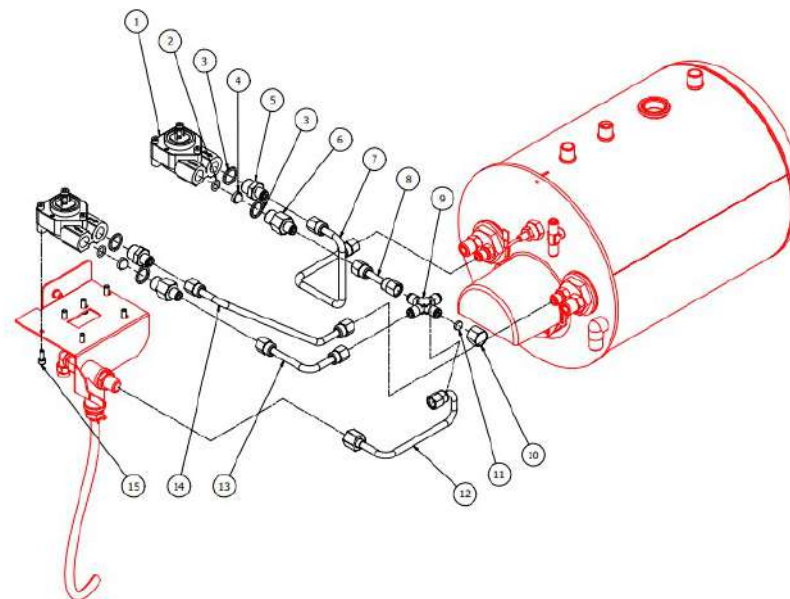

TABLE 7A  
OTTO DE/PM

POS	CODE	DESCRIPTION
1	5163399LL	LEFT STEAM COPPER PIPE
2	5162317.01LL	PRESSOSTAT PIPE
3	5492028	GASKET D10.5X4X3
4	7433025	PRESSOSTAT XP100 1/4
5	5163400LL	RIGHT STEAM COPPER PIPE
6	5163401LL	WATER COPPER PIPE
7	5302014AL	FITTING M13X1/8
8	7702320.01	EV.2 WAY 220/230V BIG COIL
8	7702414.01	EV.2 WAYS OLAB 240V BIG COIL
8	7701121.01	SOLENOID VALVE 2WAY OLAB 110V BIG COIL
9	7304502TR	STRAIGHT FITTING 1/8
10	5226405AL	PLUG 1/4
11	5225310AL	FITTING MF 1/8
12	5222228AL	SPARKLING WATER ARCADIA SHORT
13	5471532.01	SPRING FOR ARTICULATION
14	5190501	CUP FOR FITTING PTFE/GLASS
15	5966570	WATER PIPE 14,3 H85 WITHOUT AIR FILTER
16	5493003	GASKET D20.5X15 H1.5 NBR 70SH
17	5471037	ACETALIC AIR FILTER
18	7305020TW	WATER TERMINAL
19	5226601TW	WATER HOSE TERMINAL
20	5194540	SILICON PIPE D8X5X1.5 L=300
21	5194699	SILICON PIPE 8X5X120
22	5162519LL	EXCHANGER/SOLENOID VALVE PIPE 1°GR
23	5162520LL	EXCHANGER/SOLENOID VALVE PIPE 2°GR