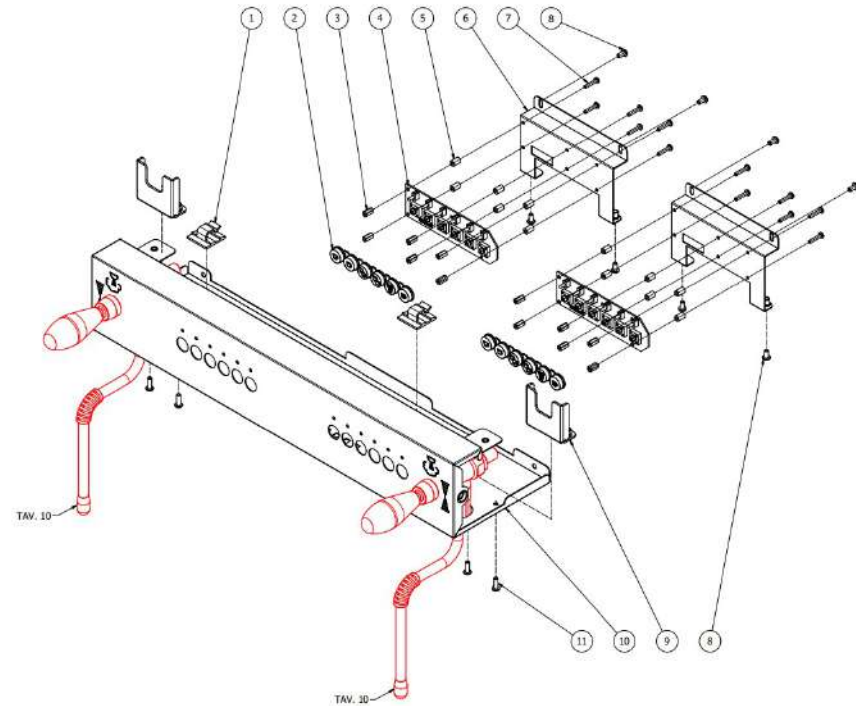

TABLE 2B
OTTO DE

POS	CODE	DESCRIPTION
1	7611517	CLAMP
2	5661501.01NX	BLACK 6 NYLON KEYS
3	5191511	SPACER
4	7665524.02PR	CARD KEYS.6KEYS 6LED WHITE PRESSURE(CARD ONLY KEYBOARD NOT INCLUDED)
5	5191506	SPACER D6X8.8
6	5058461LL	B2016 PUSHBUTTON SUPPORT
7	7809811	PLASTIC SCREW TCI M3X16 DIN85
8	7819908	SCREW TTEI M4X8
9	5058479LL	STEAM TAP SUPPORT W/COMPASSES
10	5094919SG	FRONTAL WORK DE
11	7819901	SCREW TTEI M4X12 ISO 7380 A2 INOX

TABLE 2B
OTTO DE