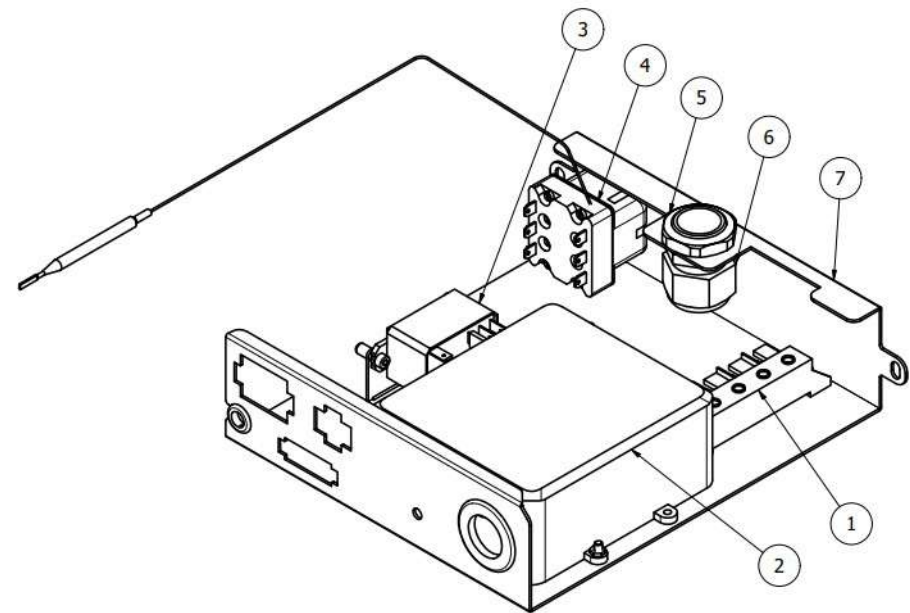

TABLE 11B
OTTO DE

POS	CODE	DESCRIPTION
1	7612514	WISE FV173 4 CONTACTS
2	7662643.04PR	ELECTRONIC DOSAGE 220/240V
2	7662759GI	DOSAGE 3D5 DE FULL RANGE SW.1.07
2	7662641.04PR	ELECTRONIC DOSAGE 110/120V
3	7635423	RELAY 30A 110V
3	7635422	RELAY 30A 220/240V
4	7434001	THERMOSTAT MANUAL
5	7614004	NUT PG21 ES.30 H6 POLYAMIDE
6	7614002	CABLE-PRESS PG21 POLYAMIDE
7	5052405LL	ELECTRIC BOX W/COMPASSES

TABLE 11B
OTTO DE