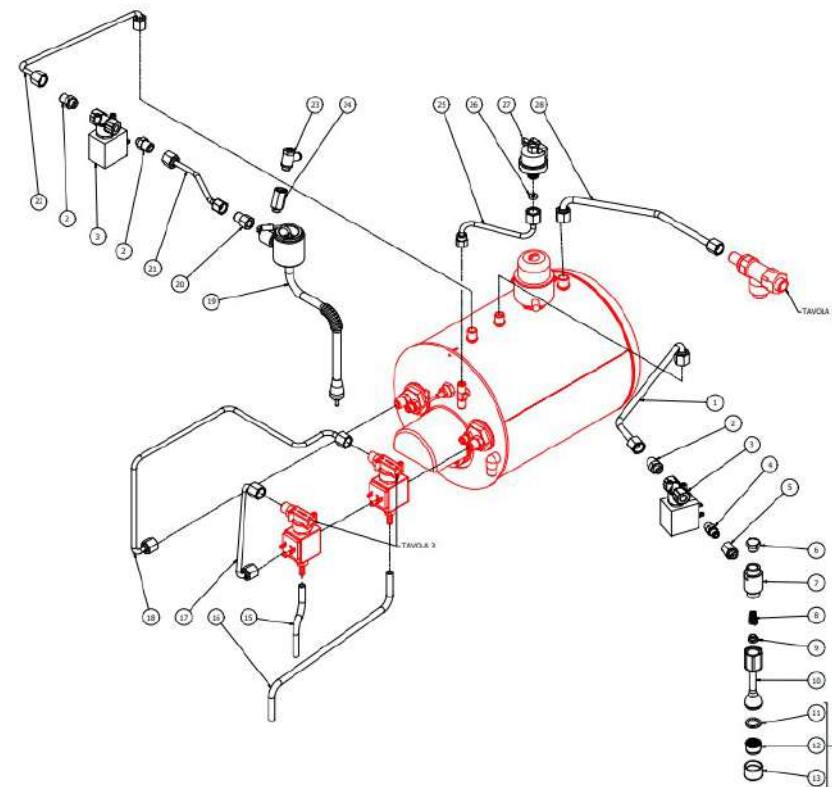

TABLE 7A  
OTTO DE/PM

TABLE 7B

OTTO DE - With automatic steam

POS	CODE	DESCRIPTION
1	5163401LL	WATER COPPER PIPE
2	5302014AL	FITTING M13X1/8
3	7702414.01	EV.2 WAYS OLAB 240V BIG COIL
3	7701121.01	SOLENOID VALVE 2WAY OLAB 110V BIG COIL
3	7702320.01	EV.2 WAY 220/230V BIG COIL
4	7304502TR	STRAIGHT FITTING 1/8
5	5225310AL	FITTING MF 1/8
6	5226405AL	PLUG 1/4
7	5222228AL	SPARKLING WATER ARCADIA SHORT
8	5471532.01	SPRING FOR ARTICULATION
9	5190501	CUP FOR FITTING PTFE/GLASS
10	5966570	WATER PIPE 14,3 H85 WITHOUT AIR FILTER
11	5493003	GASKET D20.5X15 H1.5 NBR 70SH
12	5471037	ACETALIC AIR FILTER
13	7305020TW	WATER TERMINAL
14	5226601TW	WATER HOSE TERMINAL
15	5194699	SILICON PIPE 8X5X120
16	5194540	SILICON PIPE D8X5X1.5 L=300
17	5162519LL	EXCHANGER/SOLENOID VALVE PIPE 1°GR
18	5162520LL	EXCHANGER/SOLENOID VALVE PIPE 2°GR
19	7479987	NOZZLE STEAM WITH TIMER PROBE 011
20	5225414AL	REDUCTION M12X1/8
21	5162528LL	STEAM SPEAR SOLENOID PIPE
22	5162527LL	STEAM BOILER/SOLENOID VALVE PIPE
23	7402402	REGULATOR
24	5222223	SPACER
25	5162317.01LL	PRESSOSTAT PIPE
26	5492028	GASKET D10.5X4X3
27	7433025	PRESSOSTAT XP100 1/4
28	5163400LL	RIGHT STEAM COPPER PIPE

TABLE 7B

OTTO DE - With automatic steam

TABLE 8  
OTTO DE/PM

POS	CODE	DESCRIPTION
1	5302077AL	FITTING PORT.M14X1 OTXTUBO6X4 OT57USA
2	7496052	OR GASKET 114 VITON
3	5471539	CALIBRATED SPRING D.1,6
4	5224620AL	GASKET-HOLDER ES.12X6.8 OT57USA
5	5493042	GASKET D.11X3
6	5283053TP	SURPRESSION VALVE BODY
7	7496018	OR GASKET 105
8	5224615AL	GASKET-HOLDER SURP.VALVE OT57USA
9	5471505	CALIBRATED SPRING D0.45 H22 AISI302
10	5302017AL	FITTING M12 ES16 H26.5 OT57USA
11	5471019	FILTER D8,5X5 AISI304
12	7304536TR	UNION ELBOW D6 1/8"G RUVECO
13	7611516	CLAMP 10086
14	5194554	SURPRESSION VALVE DRAIN HOSE