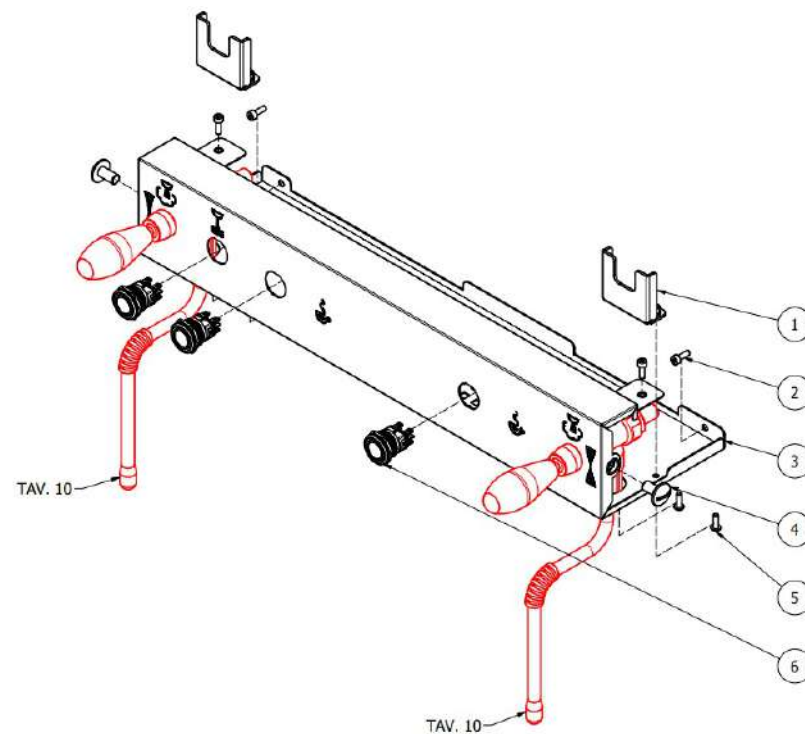

**BEZZERA****OTTO**TABLE 1A  
OTTO DE/PM

**BEZZERA****OTTO**

TABLE 1B

OTTO DE - With automatic steam

POS	CODE	DESCRIPTION
1	5968136	ASSY TRAY
2	5261020	WIRED DISCHARGE GRID
3	5261004	WIRED CUPS GRID
4	7819901	SCREW TTEI M4X12 ISO 7380 A2 INOX
5	5094921SG	FRONTAL GROUP
6	7816002	SCREW TCEI M4X12 UNI 5931 A2
7	5058503LL	VOLUMETRIC COUNTER SUPPORTW/COMPASSES
8	5056358LW	CUPS-HEATER SLIDE
9	5076325LW	CUPS-HEATER
10	5074683LW	CUPS-HEATER GRID
11	5074684LW	BACK CUPS-HEATER
12	5521512	BEZZERA LABEL
12	5521525	GOLDEN LABEL SNAKE MILANO ITALY
13	7809906	SCREWS POELIER M8X16 A2 AISI304
14	5011721LW-YE	WHITE BODY
14	5011721LW-VN	BLACK BODY
14	5011721LW-VX	RED BODY
14	5091732LW	STAINLESS STEEL BODY
15	5098407LL	BODY SUPPORT W/COMPASSES
16	5964750	ASSY FRAME
17	7474215	FEET

**BEZZERA****OTTO**

TABLE 1B

OTTO DE - With automatic steam

POS	CODE	DESCRIPTION
1	5058479LL	STEAM TAP SUPPORT W/COMPASSES
2	7816002	SCREW TCEI M4X12 UNI 5931 A2
3	5094920SG	FRONTAL WORK PM
4	7809906	SCREWS POELIER M8X16 A2 AISI304
5	7819901	SCREW TTEI M4X12 ISO 7380 A2 INOX
6	7633355	SWITCH 110V
6	7633354	SWITCH 230V

TABLE 2B  
OTTO DE

POS	CODE	DESCRIPTION
1	7611517	CLAMP
2	5661501.01NX	BLACK 6 NYLON KEYS
3	5191511	SPACER
4	7665524.02PR	CARD KEYS.6KEYS 6LED WHITE PRESSURE(CARD ONLY KEYBOARD NOT INCLUDED)
5	5191506	SPACER D6X8.8
6	5058461LL	B2016 PUSHBUTTON SUPPORT
7	7809811	PLASTIC SCREW TCI M3X16 DIN85
8	7819908	SCREW TTEI M4X8
9	5058479LL	STEAM TAP SUPPORT W/COMPASSES
10	5094919SG	FRONTAL WORK DE
11	7819901	SCREW TTEI M4X12 ISO 7380 A2 INOX