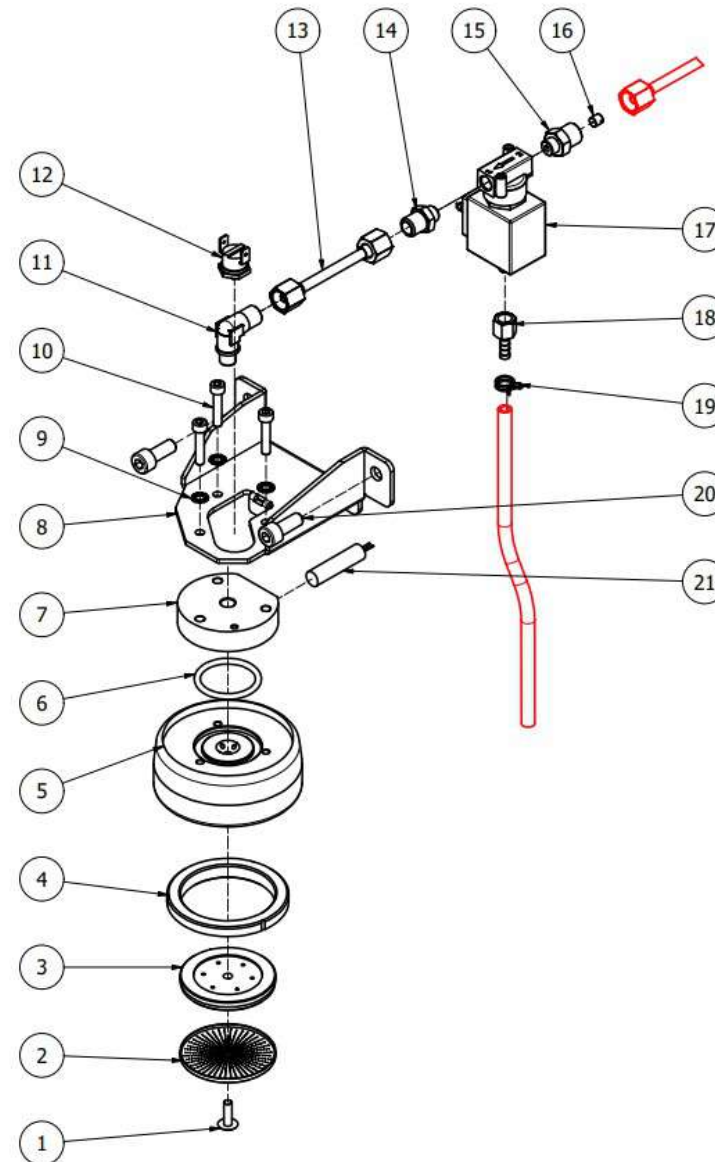

TABLE 3
OTTO DE/PM

POS	CODE	DESCRIPTION
1	7809903	SCREWS POLIERS M5X16 A4 AISI316
2	5470501	SHOWER D57 AISI 304
3	5285501AL	SHOWER-HOLDER D57 H7.5 OT60LF
4	7493008	CONICAL GASKET H9.3 NBR 90SH PEROS
5	5280502TW-AL	COUPLING RING DENICROMAL
6	7496004.01	GASKET OR 139 VITON FDA
7	5283520.02AL	CARTRIDGE FLANGE D60X14,5 OT60LF
8	5018460.01CT	SUPPORT COUPLING RING
9	7814002	NOTCHED WASHER D4
10	7816021	SCREW TCEI M5X25 UNI 5931 A2
11	5301504AL	ELBOW FITTING M12X1/8
12	7634808	THERMAL SAFETY DEVICE 250V 95°C
13	5162495LL	SOLENOID VALVE PIPE
14	5302004AL	FITTING M12X1/8
15	5302014AL	FITTING M13X1/8
16	5223003	JET M6 X 6 HOLE D0.8 OT
17	7702419R	SOLENOID VALVE ODE 3 WAYS 110/120V
17	7702418R	SOLENOID VALVE 3 WAYS ODE 230/240V 50/60HZ
18	5370313	GROUP E.VALVE DRAIN RUBBER HOLDER
19	7611516	CLAMP 10086
20	7816014	SCREW M8X20 UNI5931 A2
21	5963222	ASSY HEATING ELEMENT CARTRIDGE 110/120V
21	5963221.01	ASSY CARTRIDGE HEATING ELEMENT 220/240V 100W

TABLE 3
OTTO DE/PM