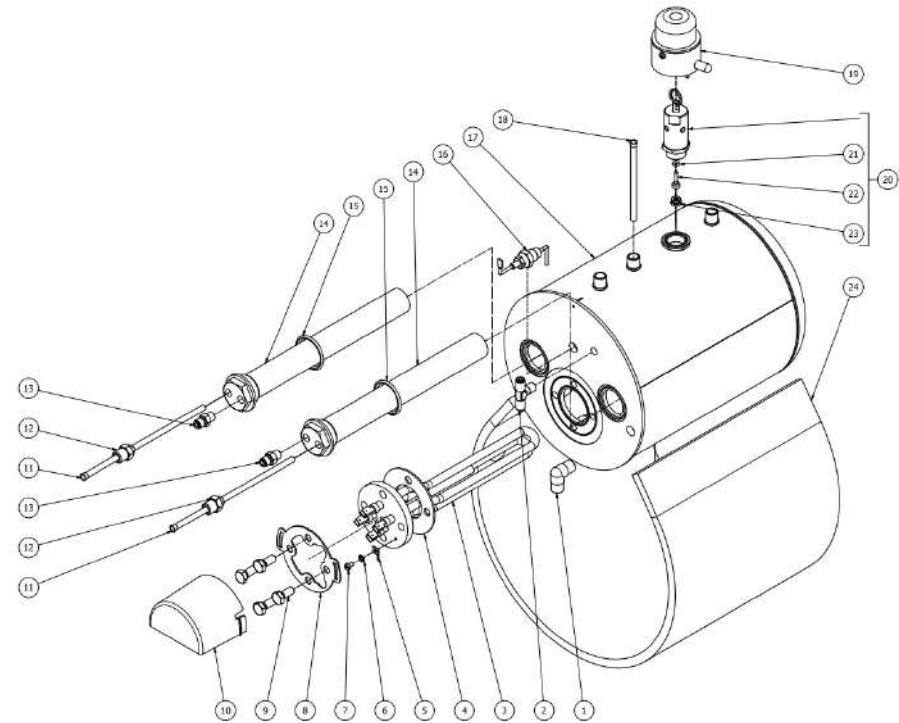

TABLE 5
OTTO DE/PM

POS	CODE	DESCRIPTION
1	5301506TR	UNION ELBOW M13X1/4
2	7304542TR	FITTING/CONIC TEE 1/8
3	5721130.01AL	HEATING ELEMENT 110V 1800W
3	5722252.01AL	HEATING ELEMENT 220/240V-2600/3050W
4	5492006	GASKET D76 X 39 X 2 ASBESTOS FREE
5	7615003	FASTON 45° HOLE D4.3
6	7814001	WASHER D4 DIN 6798A A2
7	7826212	SCREW TCI M4X6 UNI 6107 OT
8	5058478	SUPPORT COVER HEATING ELEMENT CONTACTS
9	7816423	SCREW TE M8X18 UNI5739 A2
10	5373109	COVER HEATING ELEMENT CONTACTS
11	5192314	SUCTION HOSE D6 L=180MM PTFE
12	5302075AL	FITTING M13-1/8"G
13	7304502TR	STRAIGHT FITTING 1/8
14	5329021DC-AL	EXCHANGER 2 HOLES L=235
15	5495007	COPPER GASKET D32X40
16	5973128LL	L/A PROBE COMPLETE
17	5321026BL	BOILER 2GR COMPACT
18	5192324	DRAW OUT D6X1 L=100 PTFE
19	5963047.01	ASSY CUP+O RING+VALVE PLUG
20	5965015.07	ASSY SECURITY VALVE 1,65 BAR VITON
21	7496094	O-RING GASKET 102 VITON 70SH
22	5264017.02	SECURITY VALVE PIN
23	5226417.01	SECURITY VALVE 1/8"G PLUG
24	9991029	BOILER COVER OTTO 690X245 SP10

TABLE 5
OTTO DE/PM